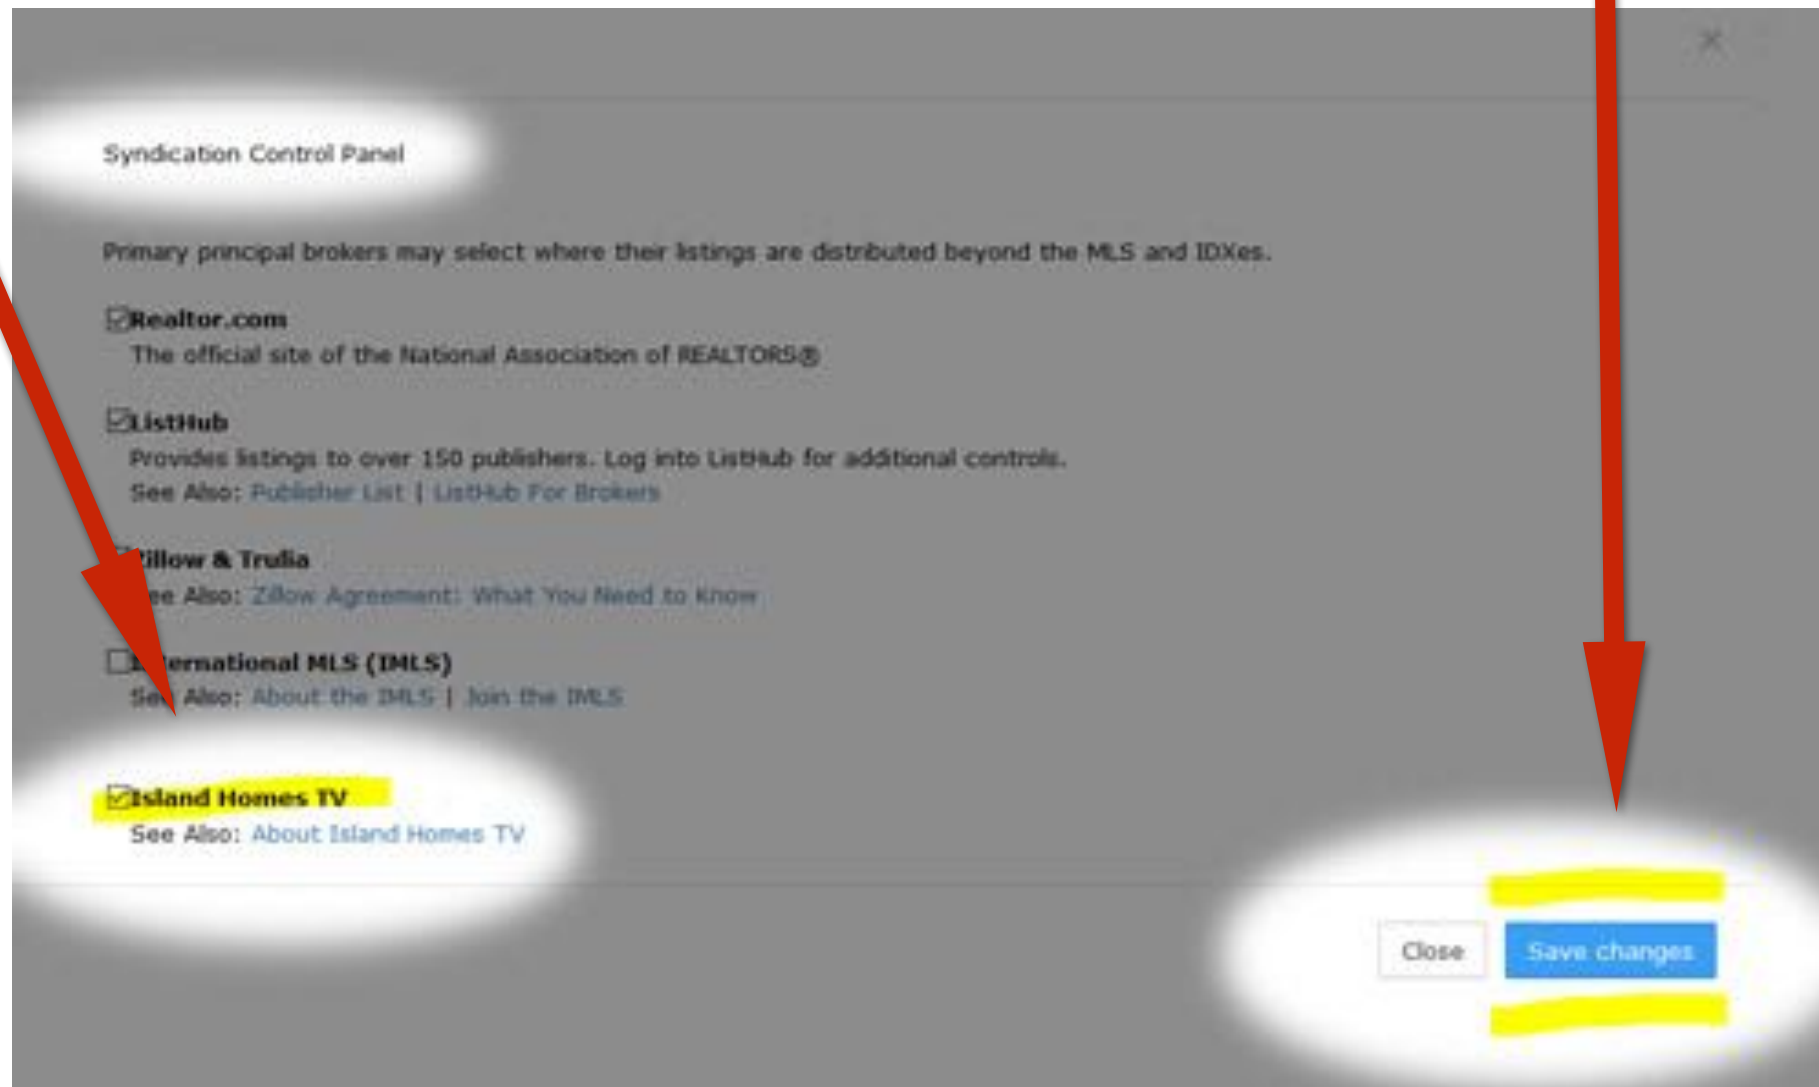

From your
REsearch
dashboard
click
"SETTINGS"

SETTINGS

On the settings screen
Click "Syndication"

Check "Island Homes TV"

Click "Save changes"

You're done!