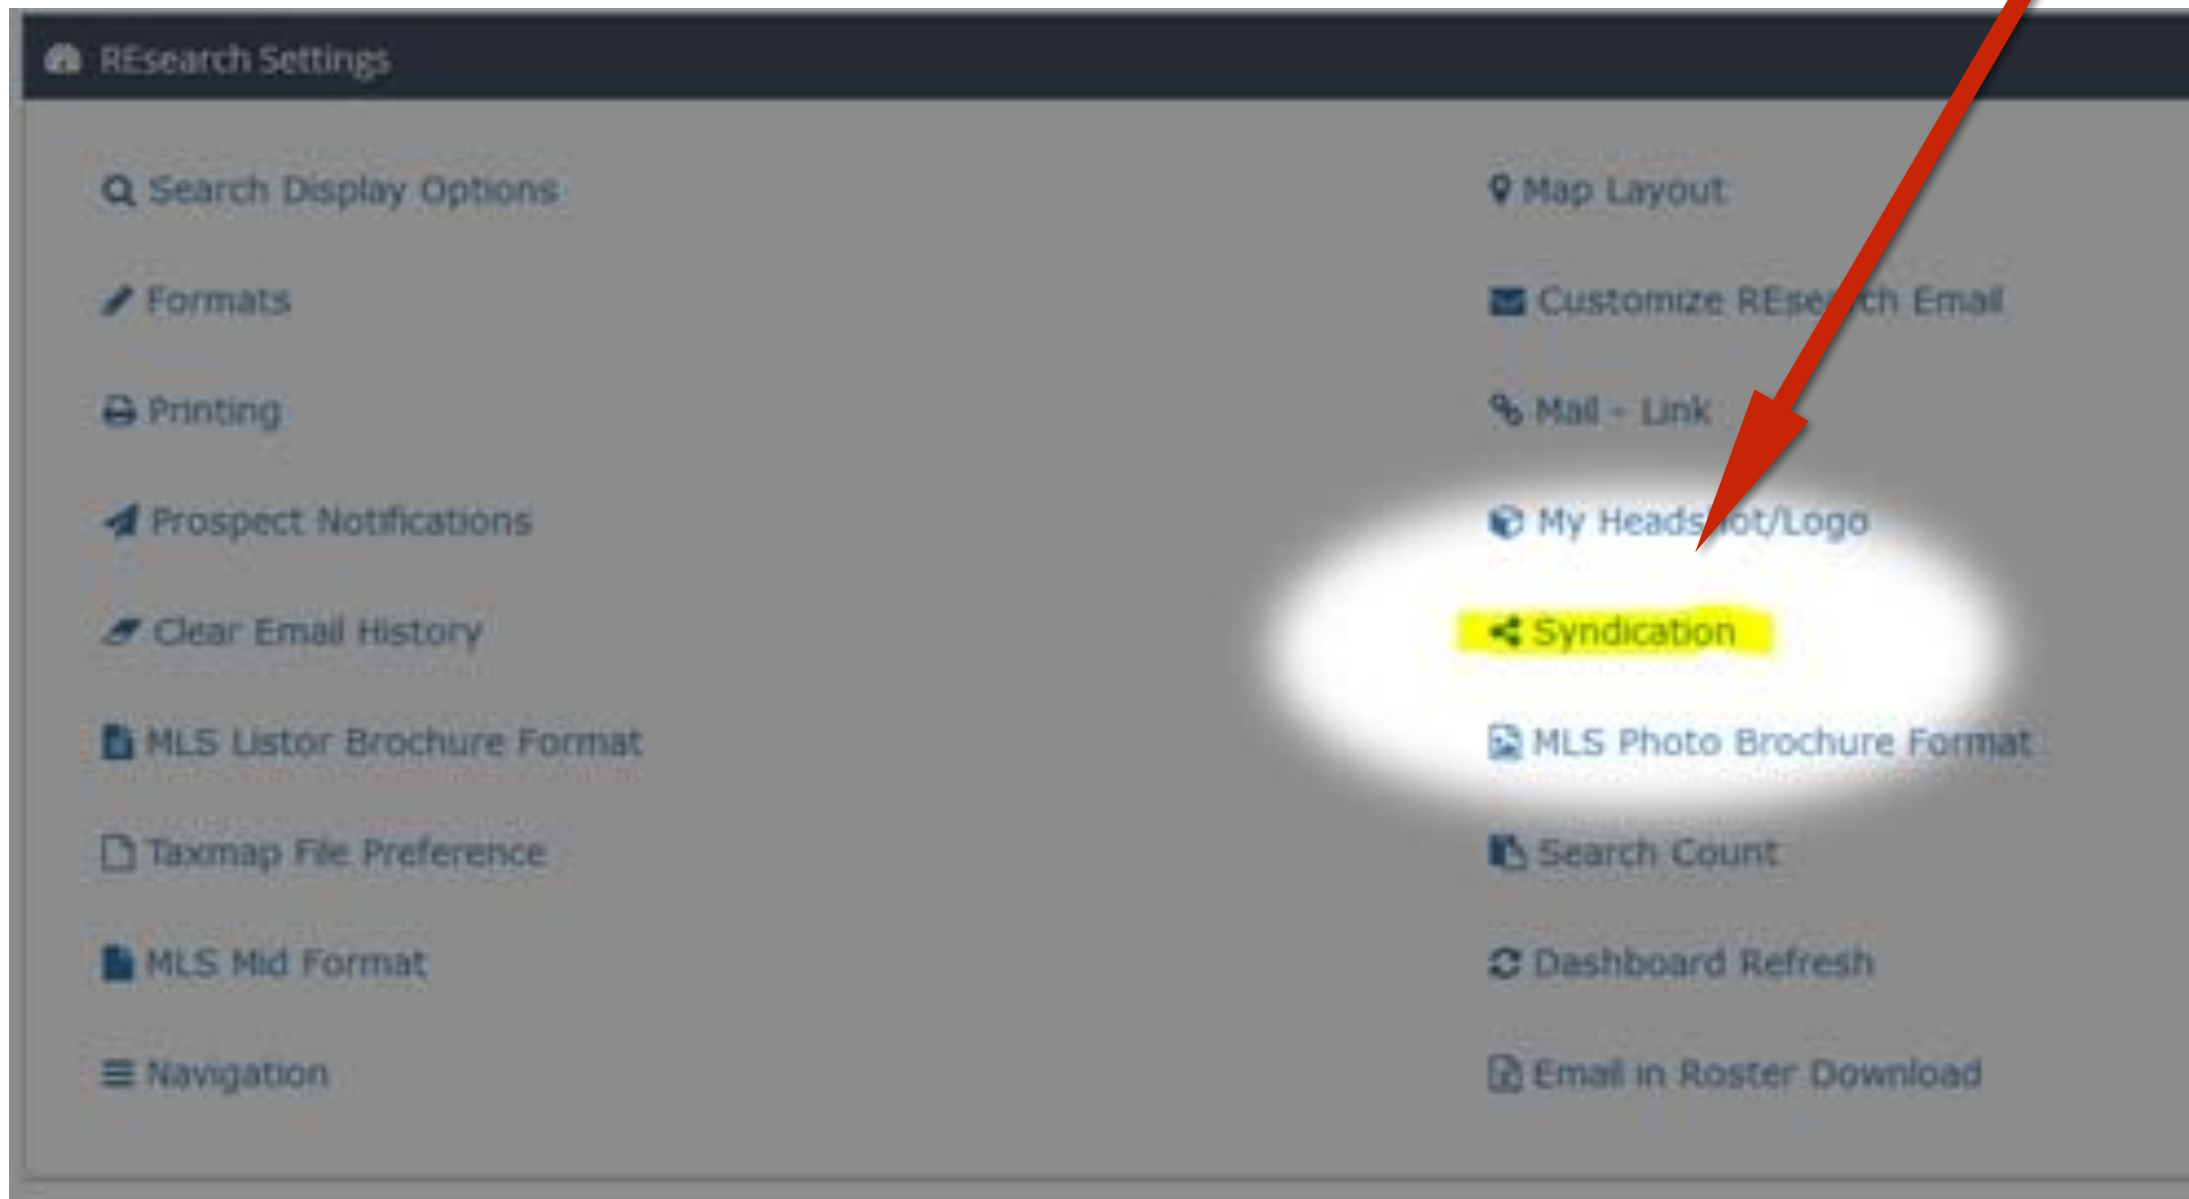

On the settings screen
Click "Syndication"